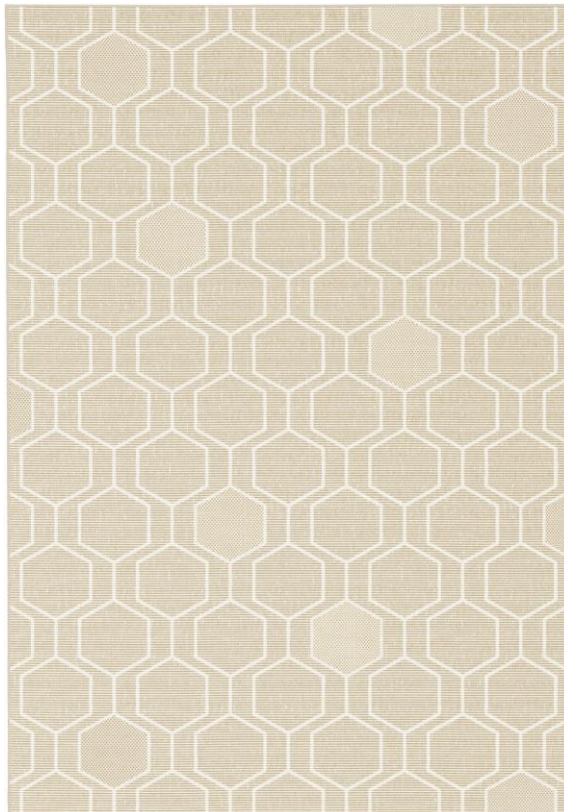

Thickness: 4 mm

Weight: 1100 gr / sqm

Standard sizes cm: 80x150 – 120x170 – 140x200 – 160x230 – 200x290

BROADWAY

20404-332

20404-558